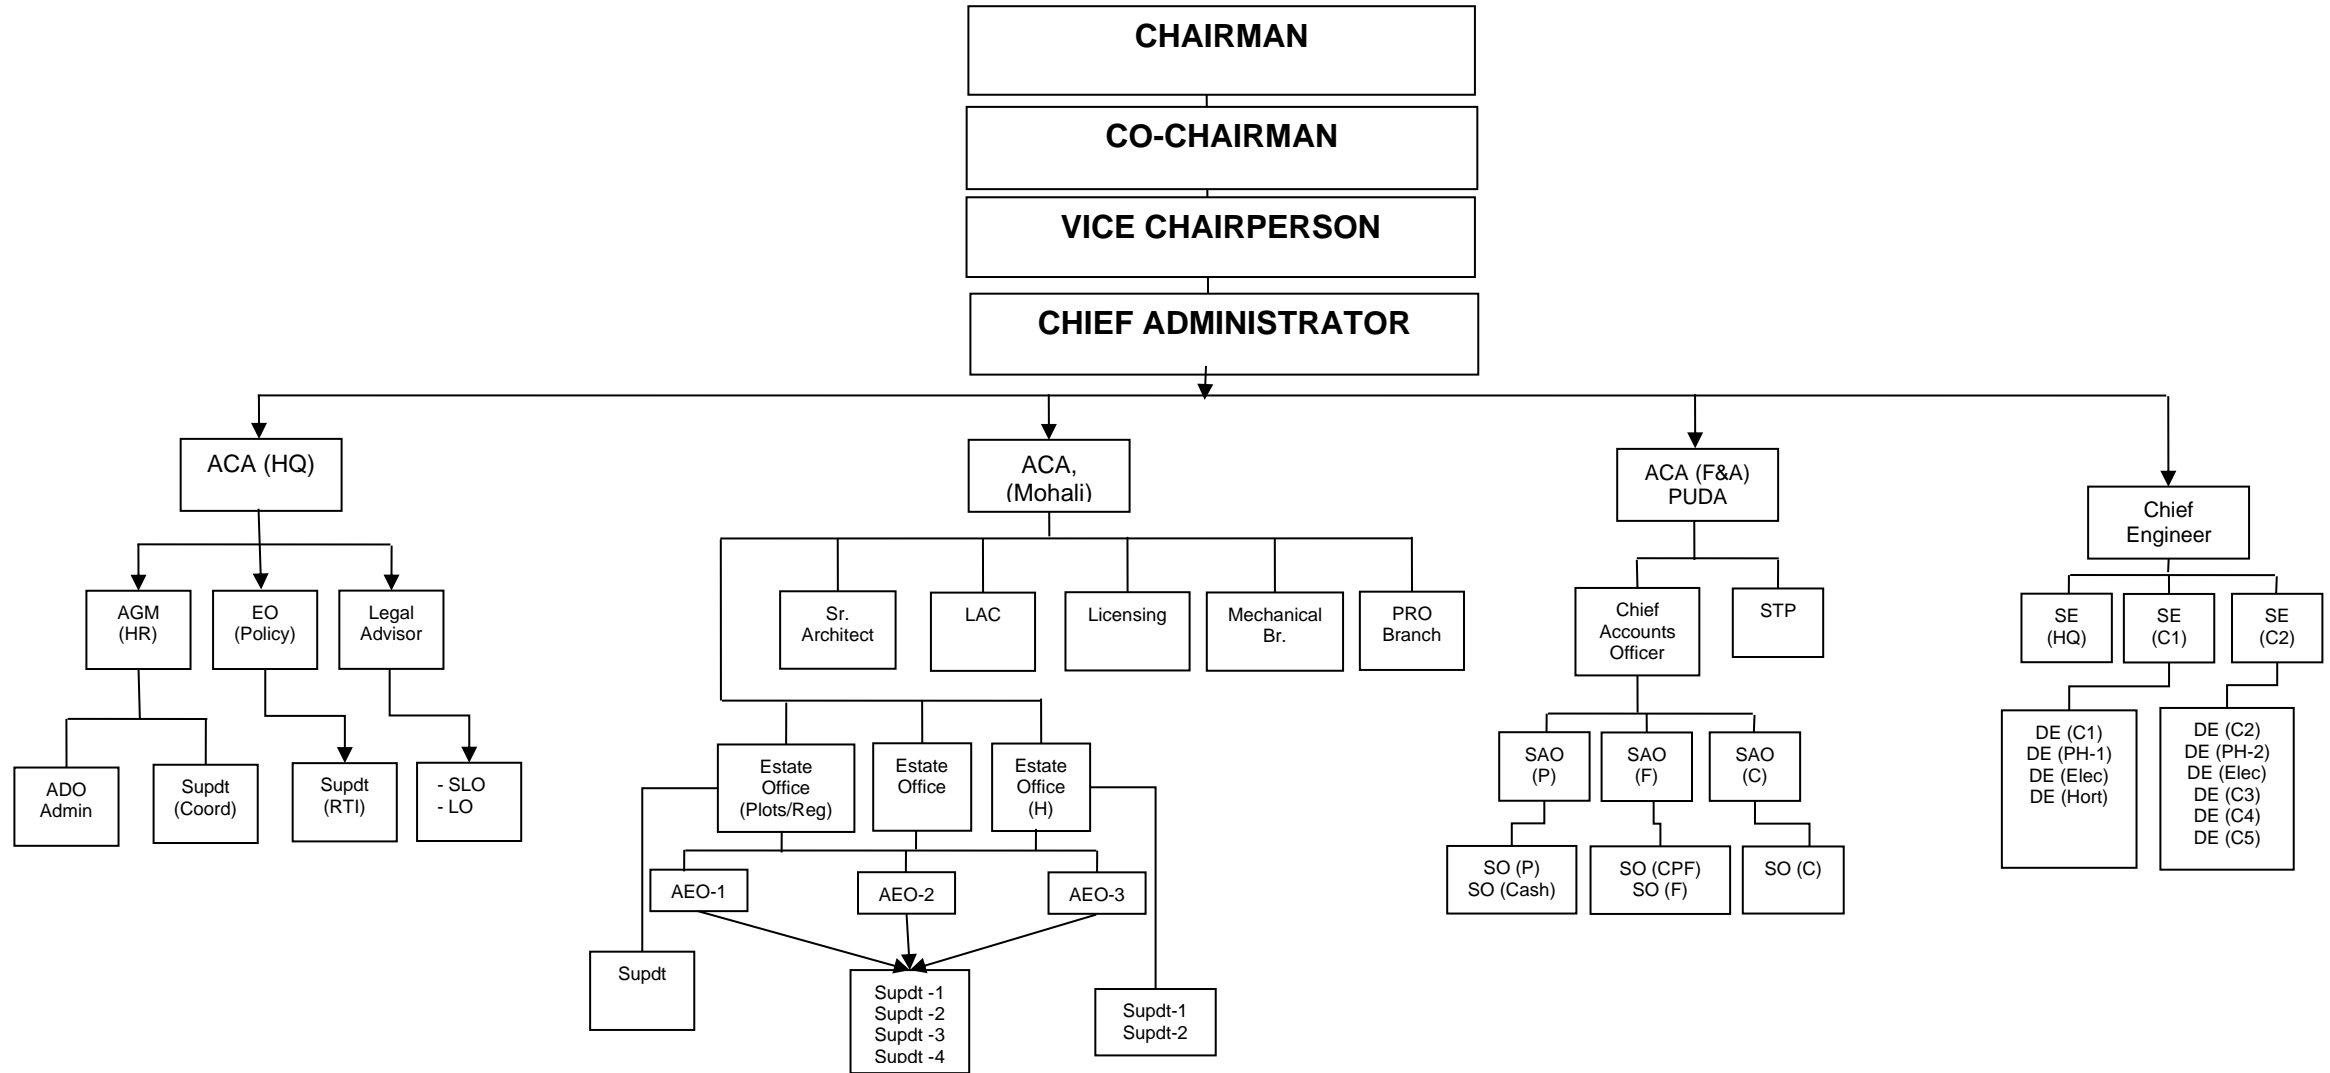

Posts with * Not filled at the moment due to no employee available.
 Posts with # have been assigned to other officers as additional work.

GREATER MOHALI AREA DEVELOPMENT AUTHORITY, S.A.S. NAGAR

NOTE: PUDA/GMADA Branches merged on 11-07-2017 (Admin, PRO, Coord, Mech, IT&C)
 Above Chart as per current working status only.