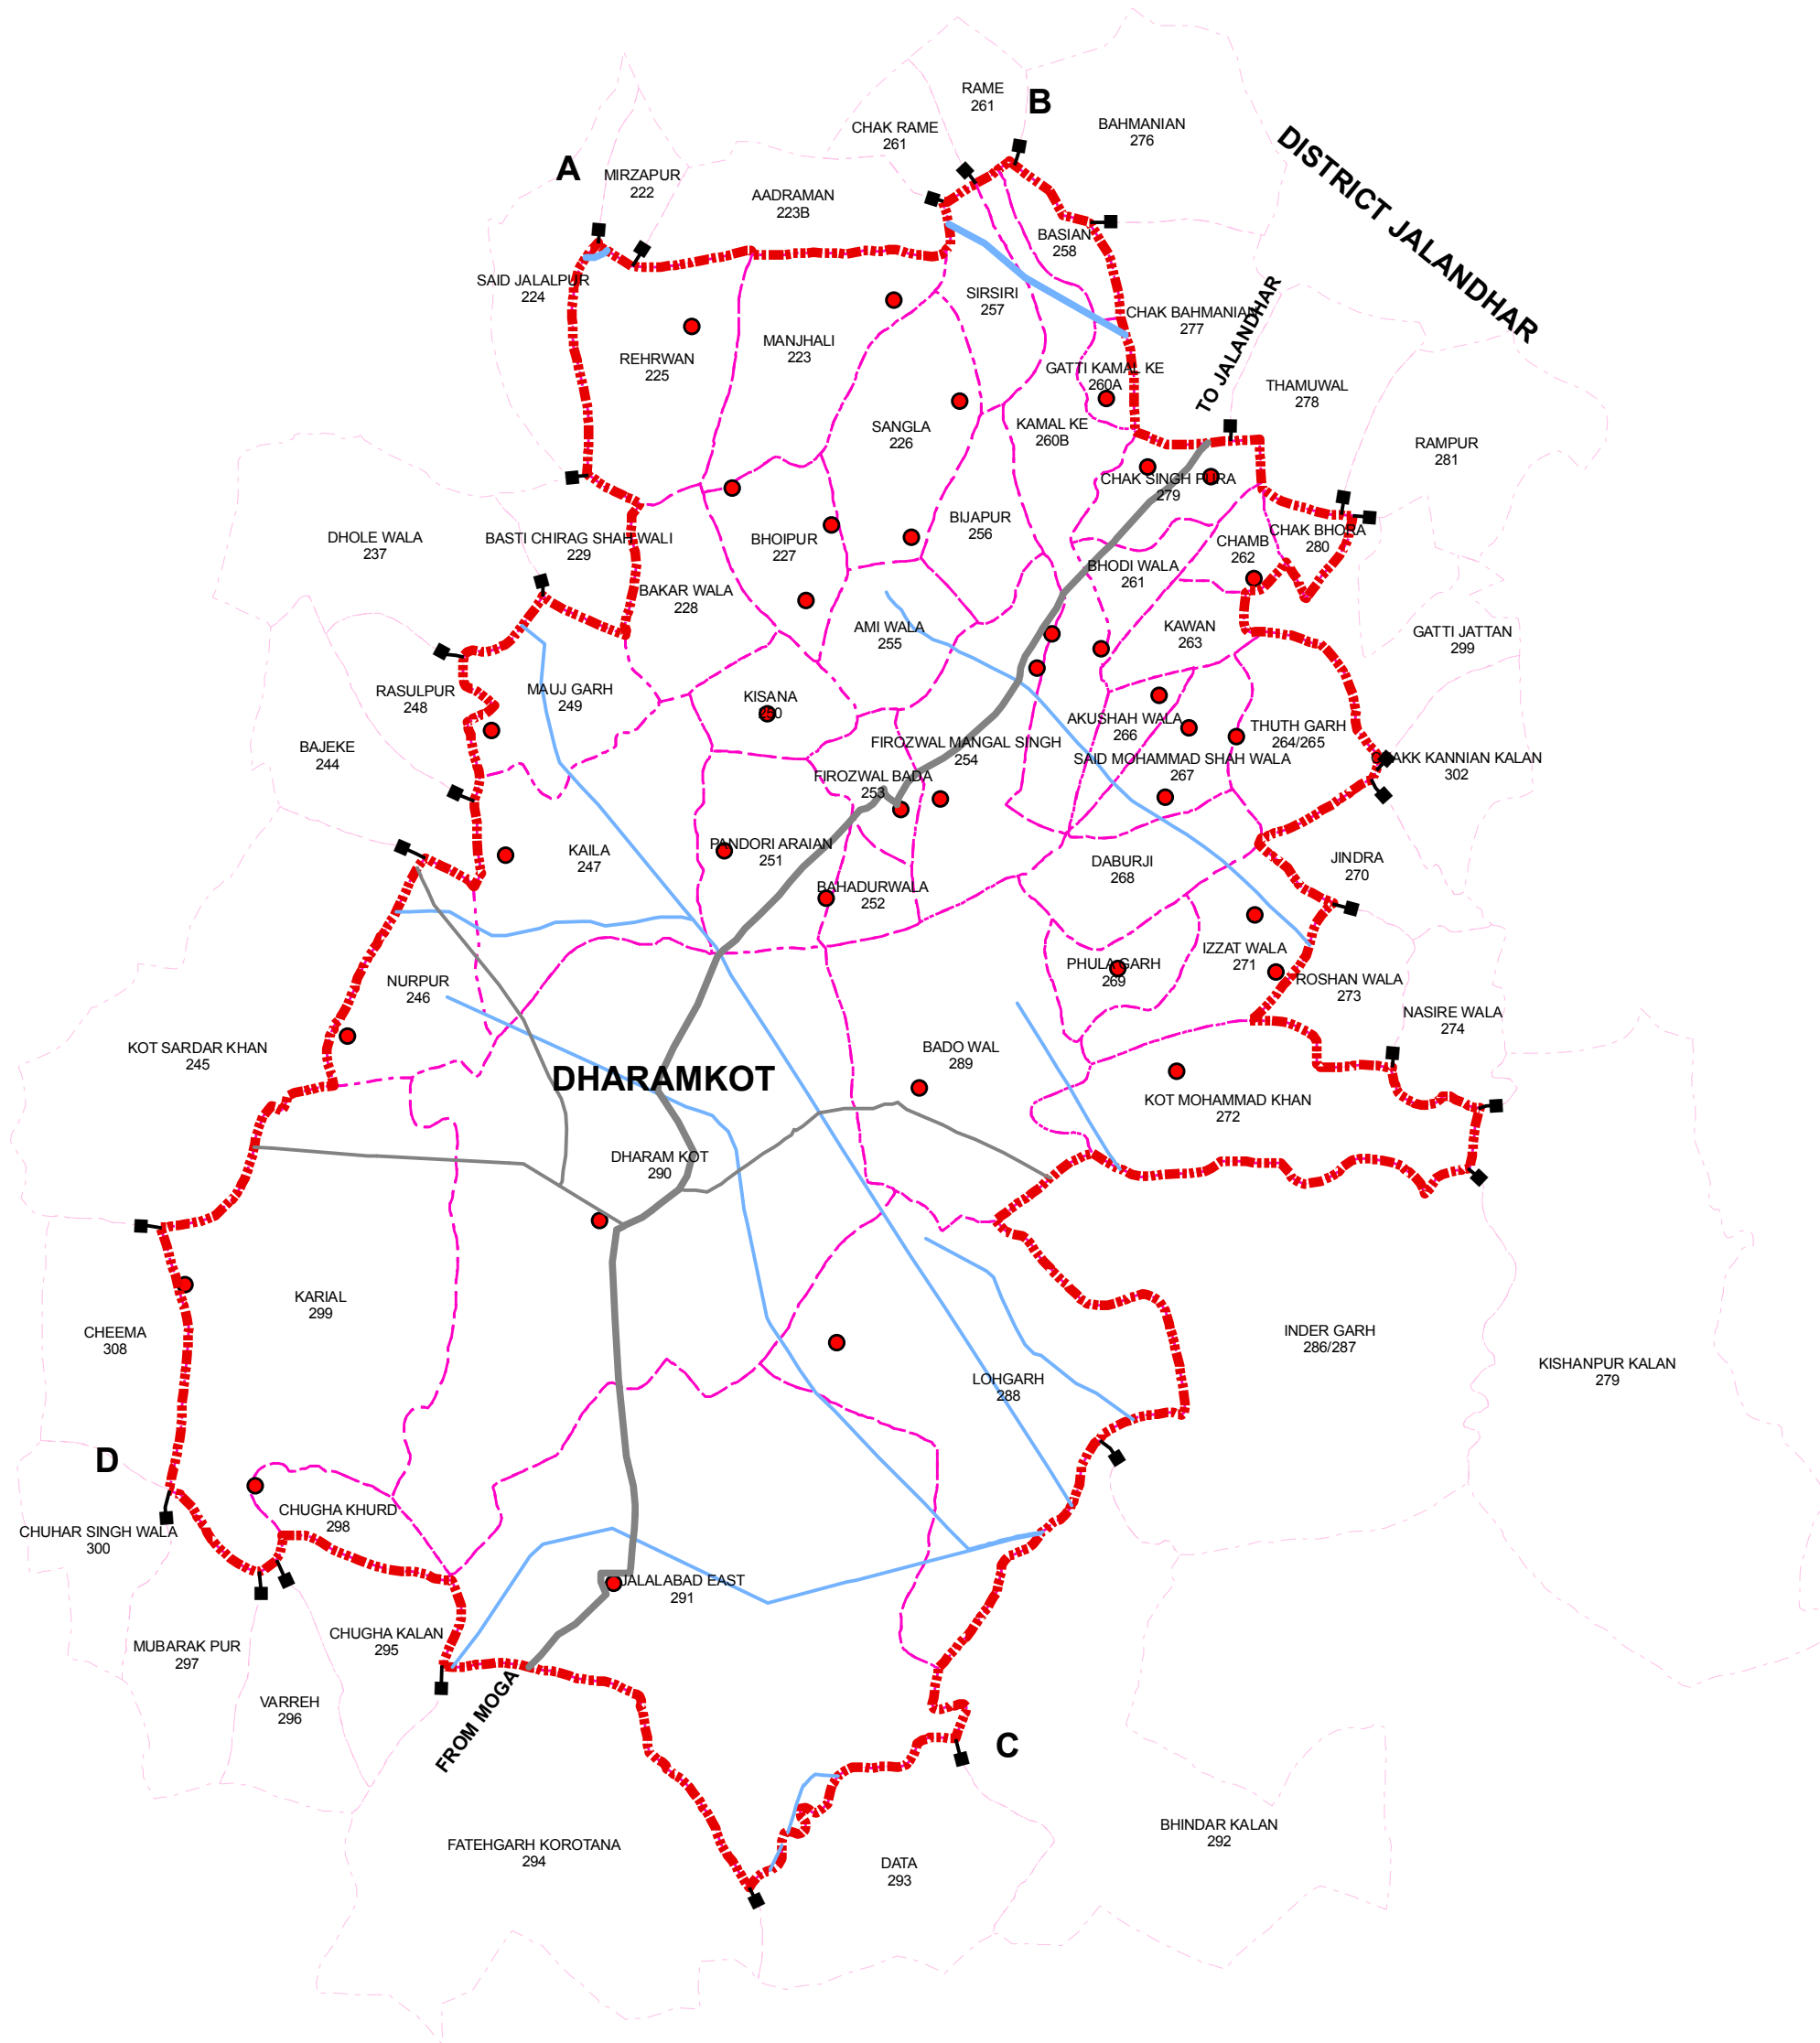

Detail of Towns/Villages Falling in Local Planning Area-Dharamkot

Sr.	Name of Settlement	Hadbast Number	Area in Hectares	Population 2001	Remarks
1.	Dharamkot (M.C.)	290	2134	15399	
2.	Karyal	299	1191	4380	
3.	Chugha Kalan	298	132	465	
4.	Jalalabad	291	2117	7122	
5.	Lohgarh	288	1208	2900	
6.	Nurpur Haqiman	246	367	2178	
7.	Kaila	247	429	1820	
8.	Pandori Araian	251	514	1564	
9.	Maujgarh	249	276	966	
10.	Kisana	250	64	165	
11.	Firozewal Bada	253	309	1322	
12.	Firozewal Mangal Singh	254	253	613	
13.	Aminwala	255	324	1173	
14.	Bhoepur	227	260	796	
15.	Baqarwala	228	273	800	
16.	Bijapur	256	167	229	
17.	Kamal Ke	259/260	472	1181	
18.	Gatti Kamal Ke	260	81	469	
19.	Bassian	258	100	49	
20.	Sirsari	257	120	248	
21.	Sangla	226	320	875	
22.	Manjhli	223	105	402	
23.	Rehrwan	225	357	1653	
24.	Chak Singh Pura	289	194	443	
25.	Chak Bhaura	280	102	49	
26.	Chamb	262	108	227	
27.	Bhodi wala	261	182	542	
28.	Kawan	263	153	349	
29.	Thuthgarh	264/265	258	1038	
30.	Akushah Wala	266	45	94	
31.	Said Mohamad Shah Wala	267	98	230	
32.	Doburji	278	200	368	
33.	Bahadur Wala	252	146	267	
34.	Phalagarh	269	77	77	
35.	Izzat Wala	271	148	507	
36.	Kot Mohamad Khan	272	573	309	
37.	Baduwal	289	1013	2392	
		Total	14870	53736	

District Town Planner,
Faridkot

DHARAMKOT

LEGEND

-  LOCAL PLANNING AREA BOUNDARY
-  MUNICIPAL LIMIT
-  VILLAGE BOUNDARY / HADBAST NOS
-  SETTLEMENT / URBAN AREAS
-  ROADS
-  RAILWAY LINE
-  RIVERS / DRAINS / CANALS
-  SEHADA

NOTE : VILLAGE BOUNDARIES AS PER LAND RECORDS

SCALE: 1:75,000

DEPTT. OF TOWN AND COUNTRY PLANNING, PUNJAB
OFFICE OF DISTRICT TOWN PLANNER, FARIDKOT

DRAWING NO.D.TP.(FDK) 365/2010

DATED: 4/5/2010

DISTT. TOWN PLANNER
FARIDKOT